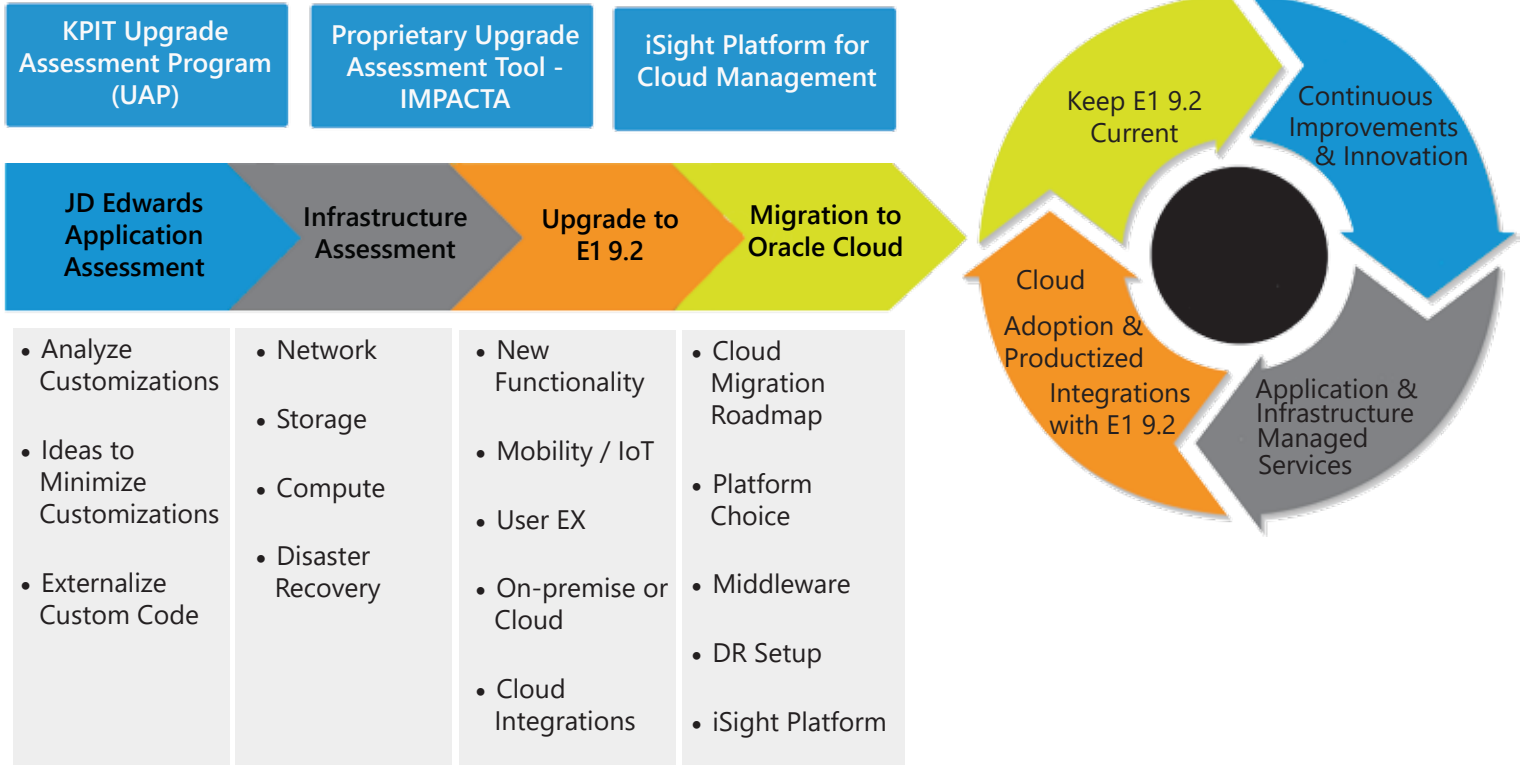

ELEVATESM for Oracle JD Edwards

Remain Perpetually Current on EnterpriseOne 9.2 in Oracle Cloud Infrastructure and Continue to Innovate

Realize the true potential of your JD Edwards application and stay current with updates made available by Oracle

KPIT's ELEVATESM ensures the rapid innovation of Oracle Cloud and JD Edwards EnterpriseOne 9.2 is quickly absorbed and enables technology as a competitive advantage. Stay perpetually current on E1 9.2 and drive maximum value from your IT investments with ELEVATESM.

ELEVATESM Benefits

- **Innovation:** Two PoC's per year will bring start-up type culture and may help introduce game changers to the business model
- **Code Current:** Absorb innovation quickly and stay ahead of the competitive curve
- **SmartAMS:** Focus on business process improvements while day-to-day issues are effectively resolved
- **Fixed Fees:** Fixed monthly fees brings predictability to cost structure
- **Lower TCO:** Optimized set-of-services in combination with Oracle Cloud Infrastructure (OCI) can reduce five year TCO by at least 30%

KPIT's ELEVATESM for JD Edwards eliminates the complex technology layer while reducing the total cost of ownership, for a predictable fixed monthly price.

ELEVATESM Building Blocks

“With our continuous delivery model, we release product innovation and features in smaller updates on a more frequent basis. This allows our customers to achieve shorter time-to-value for their investments in Oracle JD Edwards, without the cost and disruption associated with a major upgrade cycle. We are pleased to see partner delivered service offerings that align with this strategy and help our customers take advantage of enhancements supporting digital transformation and cloud initiatives”