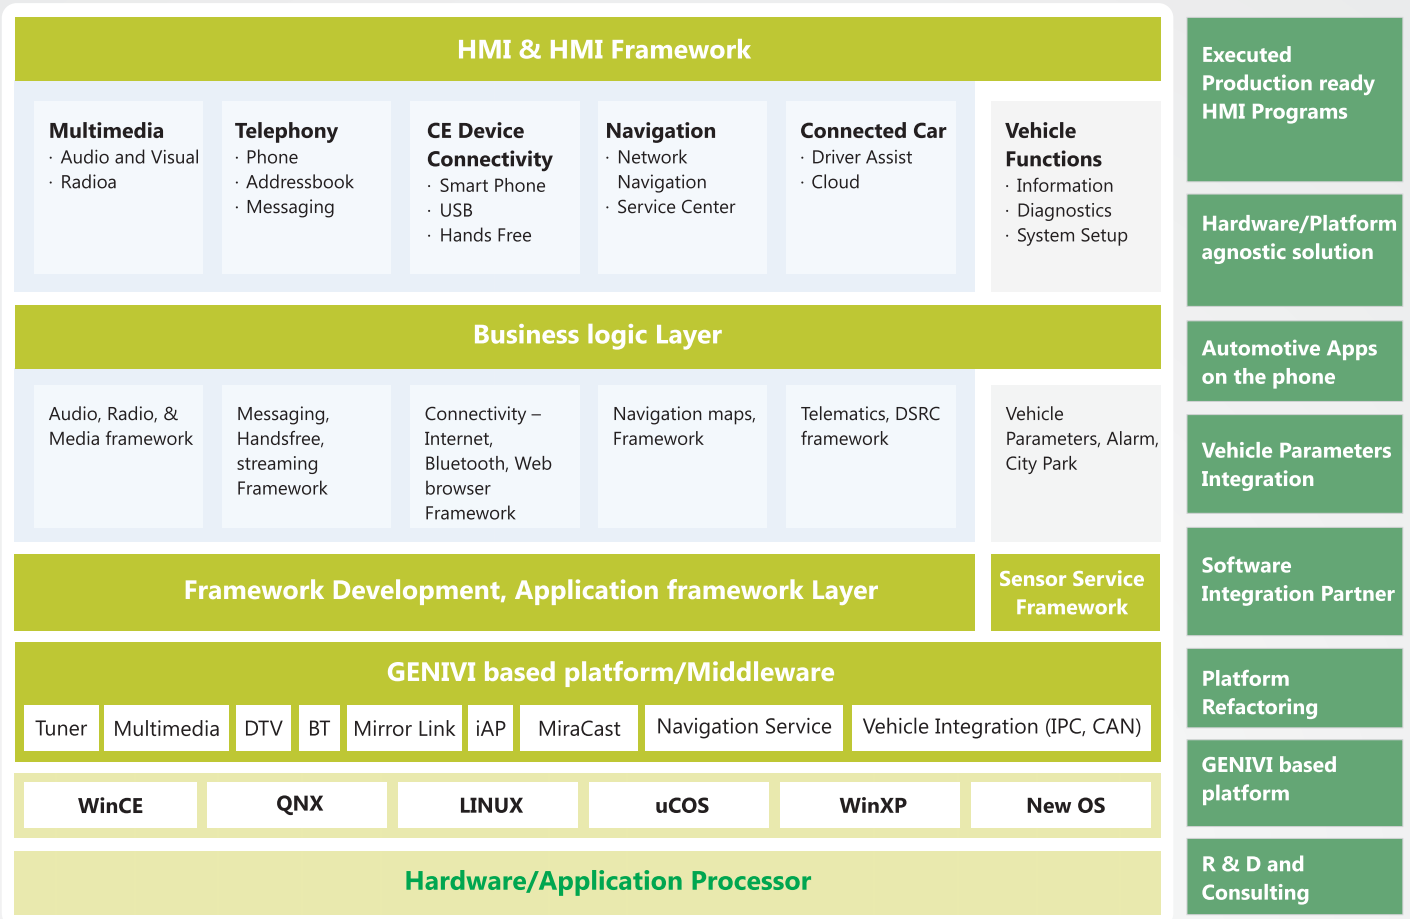

Your end-to-end Partner for Infotainment Solutions

KPIT provides solutions across all the layers of infotainment architecture