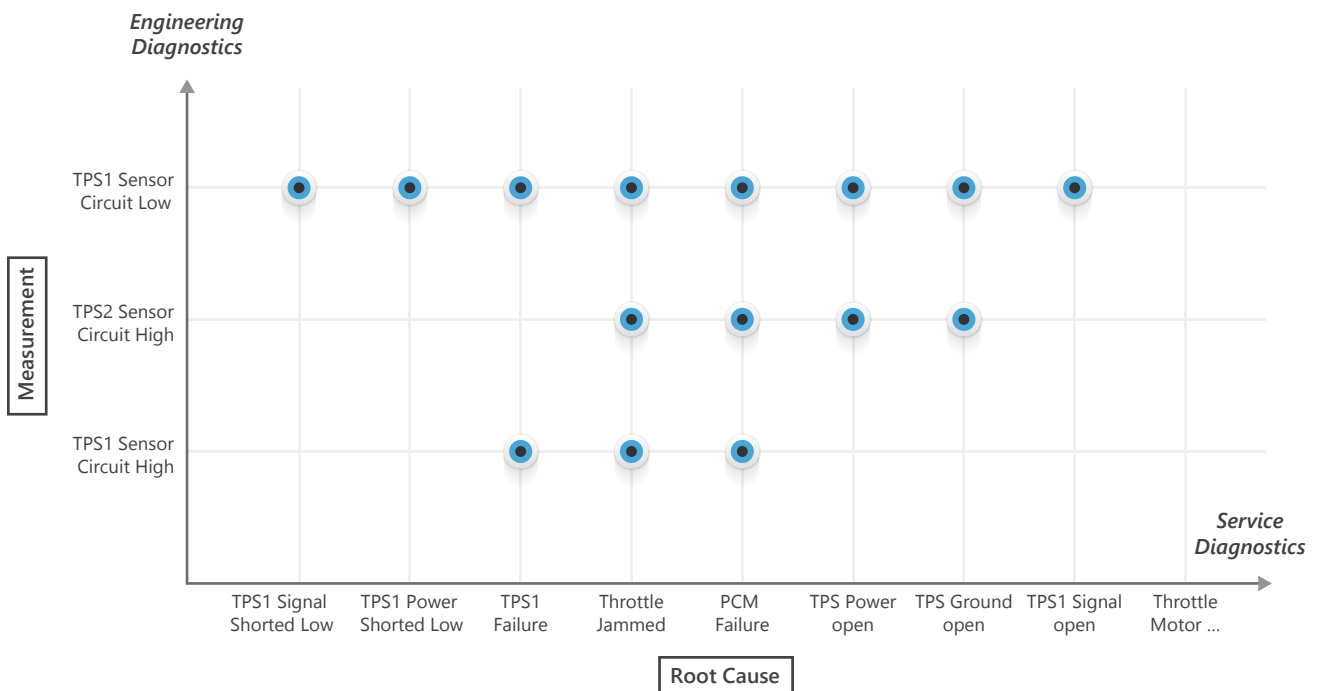

Service Diagnostics Problem Statement

K-GRIP Bridging the Ambiguity-Diagnostic Gap

K-GRIP Powering the Analytical Enterprise

About KPIT

KPIT is a global technology company providing IT Consulting and Product Engineering solutions and services to Automotive and Transportation, Consumer and Industrial Goods, Energy and Resources, Utilities, High Tech, and Life Sciences companies. We create smart, safe, and sustainable technologies and solutions to enable a better world that is more connected, intelligent, cleaner, and greener. For more information, visit www.kpit.com