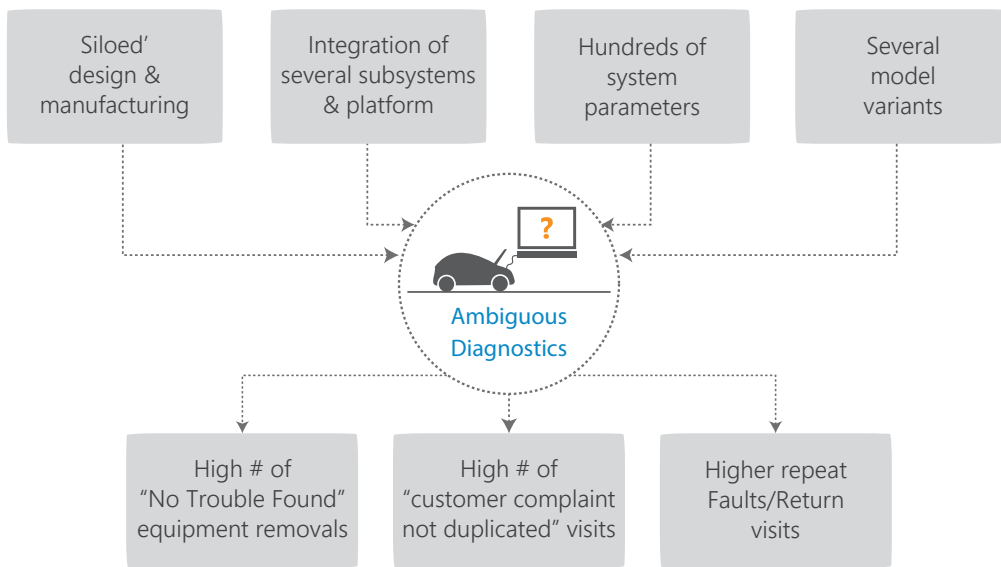

Service Diagnostics Problem Statement

K-GRIP Bridging the Ambiguity-Diagnostic Gap

K-GRIP Powering the Analytical Enterprise

About KPIT

KPIT is a global technology company providing IT Consulting and Product Engineering solutions and services to Automotive and Transportation, Consumer and Industrial Goods, Energy and Resources, Utilities, High Tech, and Life Sciences companies. We create smart, safe, and sustainable technologies and solutions to enable a better world that is more connected, intelligent, cleaner, and greener. For more information, visit www.kpit.com