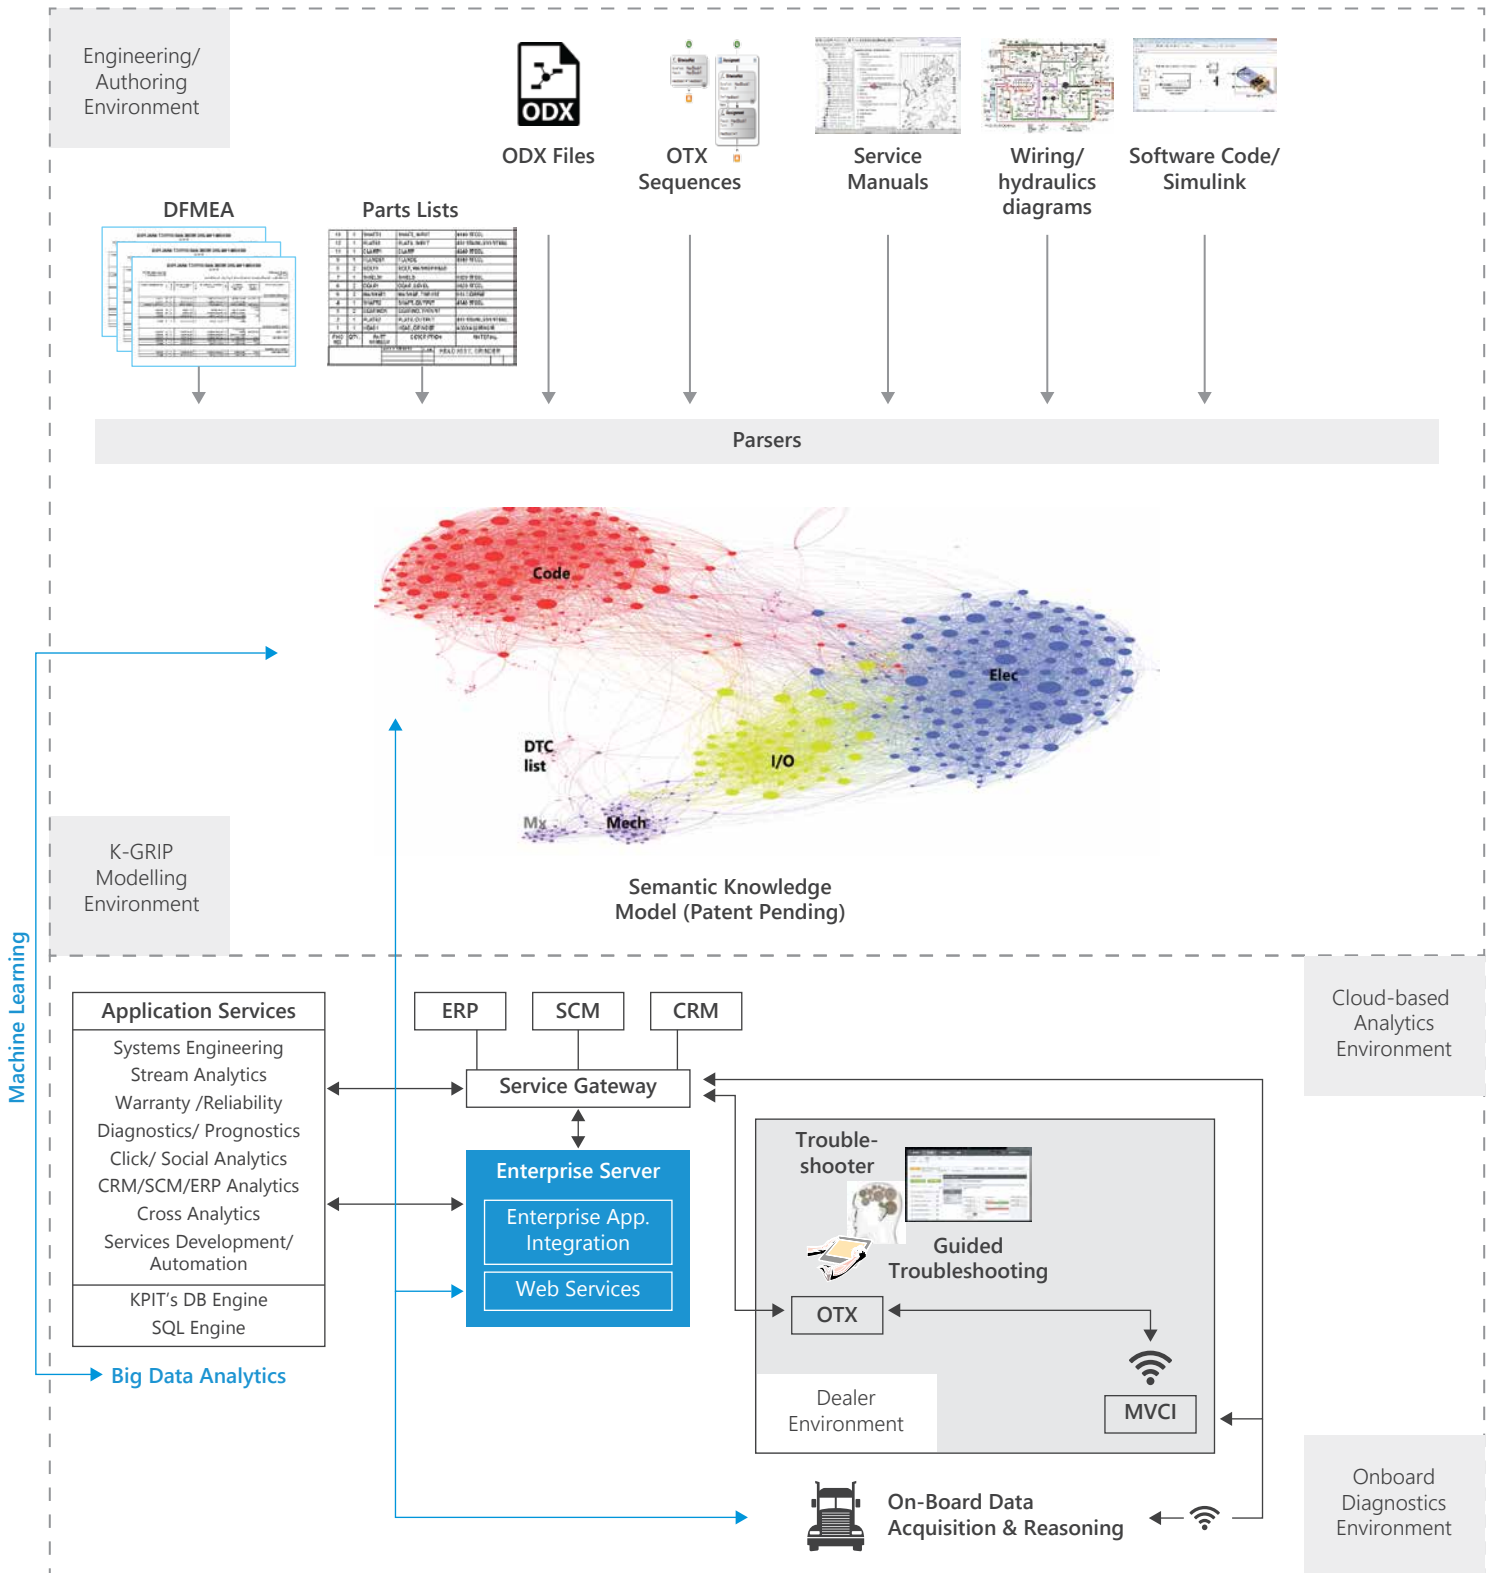

Service Diagnostics Problem Statement

K-GRIP Bridging the Ambiguity-Diagnostic Gap

K-GRIP Powering the Analytical Enterprise

About KPIT

KPIT is a global technology company providing IT Consulting and Product Engineering solutions and services to Automotive and Transportation, Consumer and Industrial Goods, Energy and Resources, Utilities, High Tech, and Life Sciences companies. We create smart, safe, and sustainable technologies and solutions to enable a better world that is more connected, intelligent, cleaner, and greener. For more information, visit www.kpit.com

KPIT

Technologies for a better world

www.kpit.com